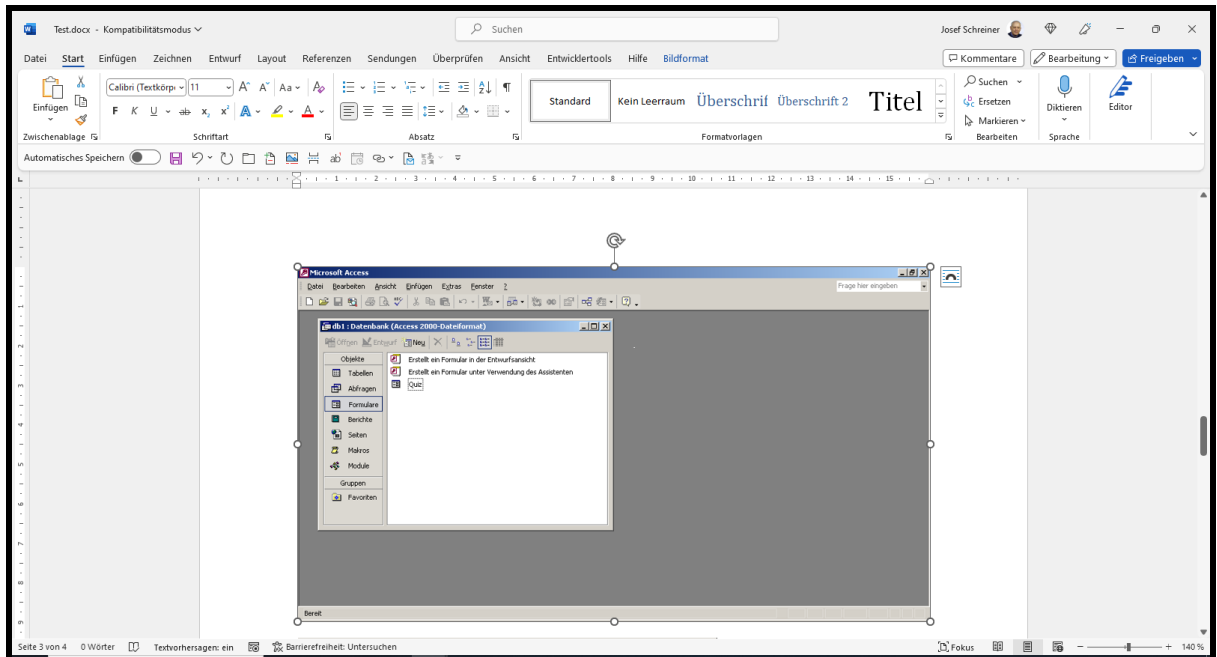

Ergebnis:

Erstellungsdatum geprüft – erstellt am 13. Juli 2000.